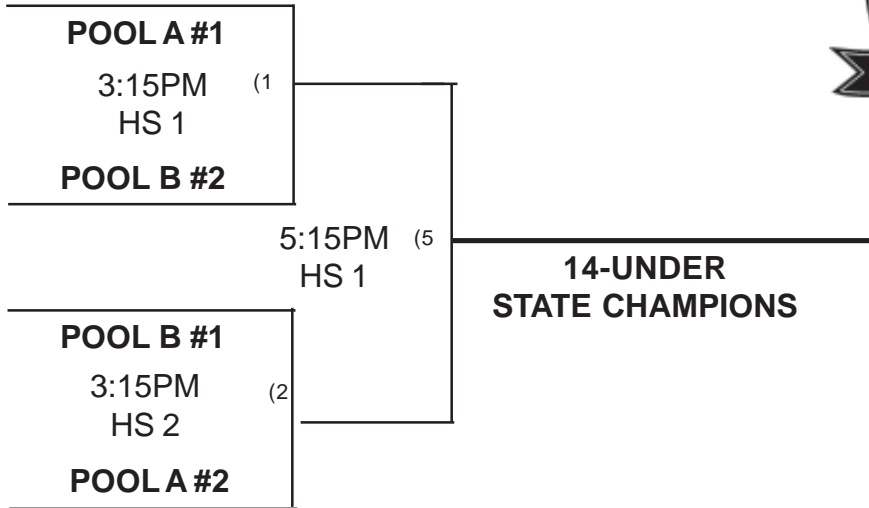

# 14-UNDER CHAMPIONSHIP SERIES

**DURING BRACKET PLAY BE PREPARED TO PLAY EARLY IF THE COURT OPENS**

**PROUD SPONSORS**

Tharaldson  
Lodging  
Company

**MINNEAPOLIS  
METRO NORTH**  
CONVENTION AND VISITORS BUREAU

# 14-UNDER CONSOLATION SERIES