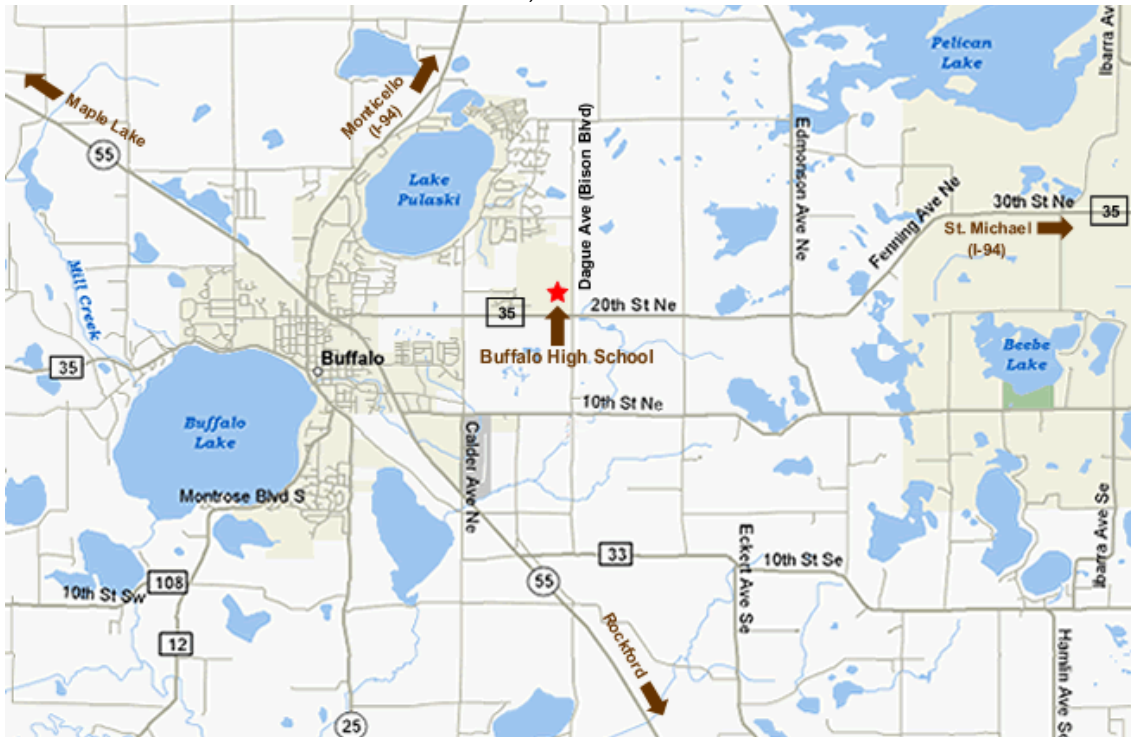

BUFFALO HIGH SCHOOL/ACTIVITY CENTER

877 Bison Blvd.
Buffalo, MN 55313

From Minneapolis:

- Take Hwy 55 west to Buffalo, to Cty Rd 34 (first set of stop lights approaching town)
- Turn right on Cty Rd 34, to Cty Rd 134, (first stop sign)
- Turn left on Cty Rd 134 to Cty Rd 35, (first stop sign)
- Turn right on Cty Rd 35 to Bison Blvd (BHS will be on the left)

From Maple Grove and Northern Suburbs:

- Take I94 to the St. Michael Exit , Hwy 241
- Turn left at the top of the ramp and follow Hwy 241 into St. Michael
- Continue straight through St. Michael, the road will change to Cty 35
- Follow Cty Rd 35 to Bison Blvd, (BHS will be on the right)

**NOTE: Mapquest does not recognize the Buffalo High School address.
The map and directions above are accurate.**

BUFFALO MIDDLE SCHOOL

1300 US HWY 25 N
Buffalo, MN 55313

Directions:

Buffalo, Minnesota is located at the intersection of Highways 55 and 25. When coming to Buffalo from the east on 55, west on 55 or south on 25, you will find a stop light at the intersection of Highways 55 and 25. Proceed north at that intersection and Buffalo Community Middle School will be located on the east side of the road at the next intersection.

If you are coming from the north on Highway 25, you will stop at the first stoplight and the school is on the east side of the road.